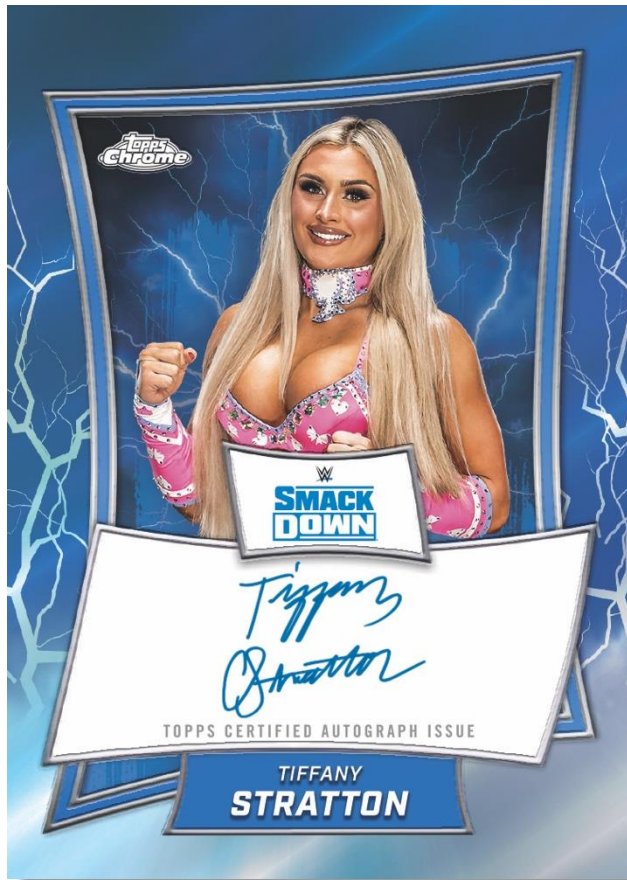

2025 TOPPS WWE CHROME

Topps Chrome WWE makes its triumphant return in 2025! Highlighted by a 200-card base set, Chrome WWE will offer parallels to unwrap, as well as Autographs and Chase Inserts to look for!

Chase the rainbow of your favorite WWE Superstars across a wide variety of color and tech parallels!

Find 2 Chrome Autographs in Every Box!

2025 TOPPS WWE CHROME

BASE CARDS

200 base cards featuring WWE Legends and Superstars from Raw, Smackdown, and NXT!