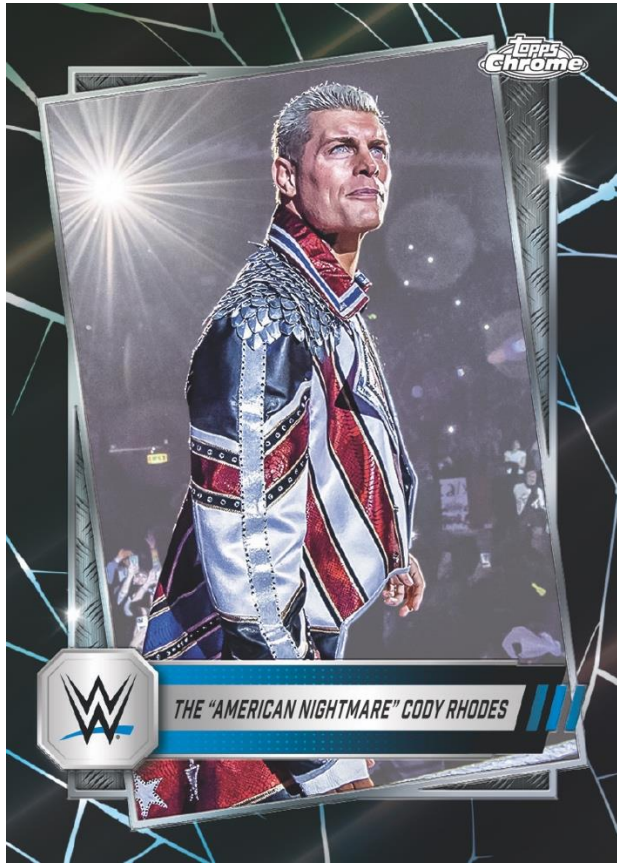

2025 TOPPS WWE CHROME

Topps Chrome WWE makes its triumphant return in 2025! Highlighted by a 200-card base set, Chrome WWE will offer parallels to unwrap, as well as Autographs and Chase Inserts to look for!

Chase the rainbow of your favorite WWE Superstars across a wide variety of color and tech parallels!

Find 2 Chrome Autographs in Every Box!

2025 TOPPS WWE CHROME

BASE CARDS

200 base cards featuring WWE Legends and Superstars from Raw, Smackdown, and NXT!