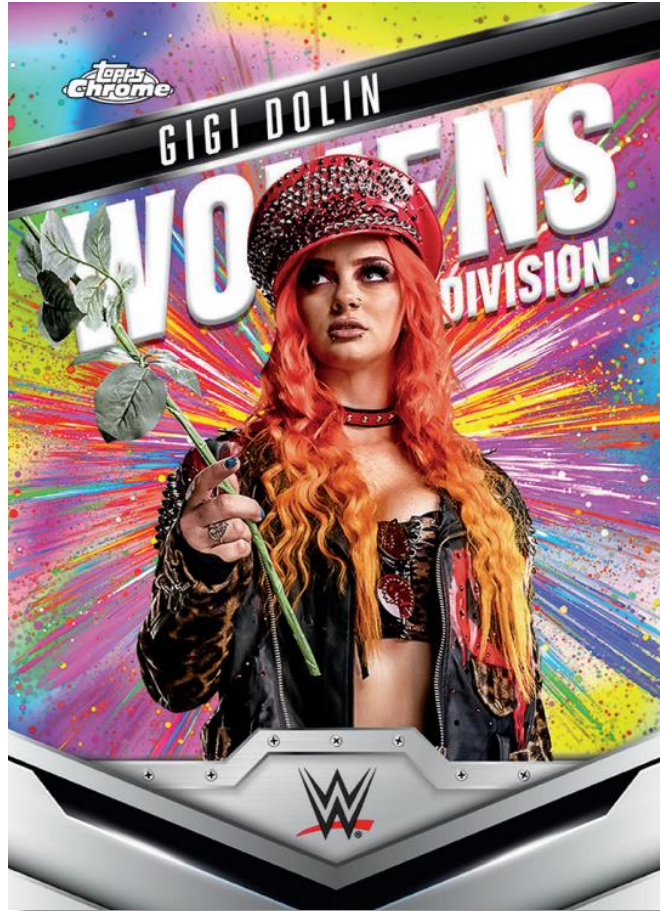

Women's Division

Paradigm – 1:8 Packs

1985 Topps (Legends) – 1:11 Packs

Women's Division – 1:7 Packs

Above Insert's Parallels

- Refractor – 1:20 packs
- Blue Refractor - #’d to 150
- Green Refractor - #’d to 99
- Gold Refractor - #’d to 50
- Orange Refractor - #’d to 25
- Black Refractor - #’d to 10
- Red Refractor - #’d to 5
- Superfractor - #’d to 1

The Time Is Now – 1:11 Packs *Hobby Exclusive!*

Slammy – 1:11 packs *Hobby Exclusive!*

Shifting Gears – 1:13 packs *Hobby Exclusive!*

Family Tree – 1:18 packs *Hobby Exclusive!*

Embedded – 1:18 packs *Hobby Exclusive!*

Above Insert's Parallels

- Gold Refractor - #’d to 50 ***Hobby Exclusive!***
- Black Refractor - #’d to 10 ***Hobby Exclusive!***
- Red Refractor - #’d to 5 ***Hobby Exclusive!***
- Superfractor - #’d to 1 ***Hobby Exclusive!***