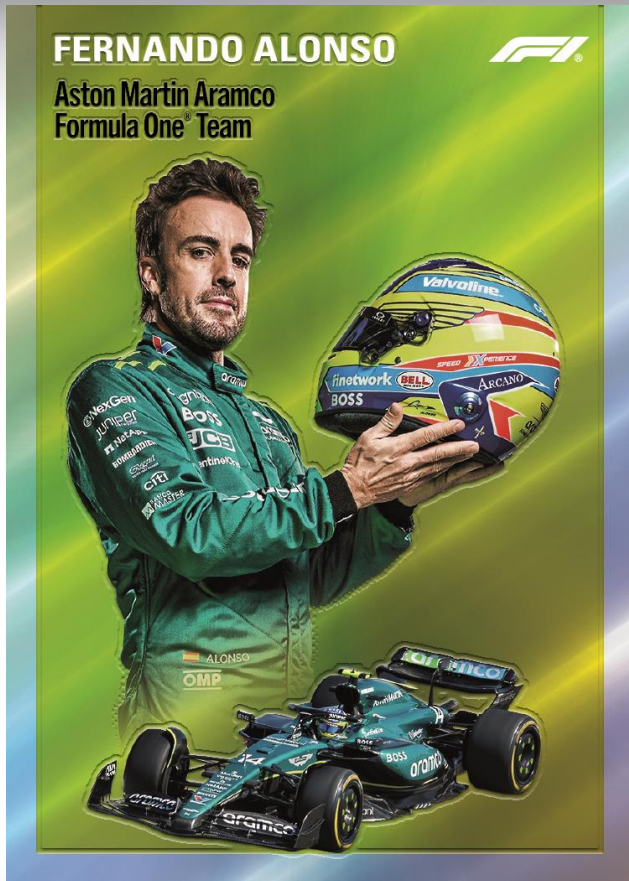

TOPPS CHROME FORMULA 1

1954 Topps

1954 Topps – 1:6 Packs **NEW!**

- Green Refractor Parallel - #’d to 99
- Gold Refractor Parallel - #’d to 50
- Orange Refractor Parallel - #’d to 25
- Red Refractor Parallel - #’d to 5
- SuperFractor Parallel - #’d 1-of-1
- Printing Plates - #’d 1-of-1

Helmet Collection – 1:13 Packs **NEW!**

- Green Refractor Parallel - #’d to 99
- Gold Refractor Parallel - #’d to 50
- Orange Refractor Parallel - #’d to 25
- Red Refractor Parallel - #’d to 5
- SuperFractor Parallel - #’d 1-of-1
- Printing Plates - #’d 1-of-1

Futuro – 1:1,600 Packs

F1 Armour – #’d to 50

Turn Up the Lights – 1:1,600 Packs