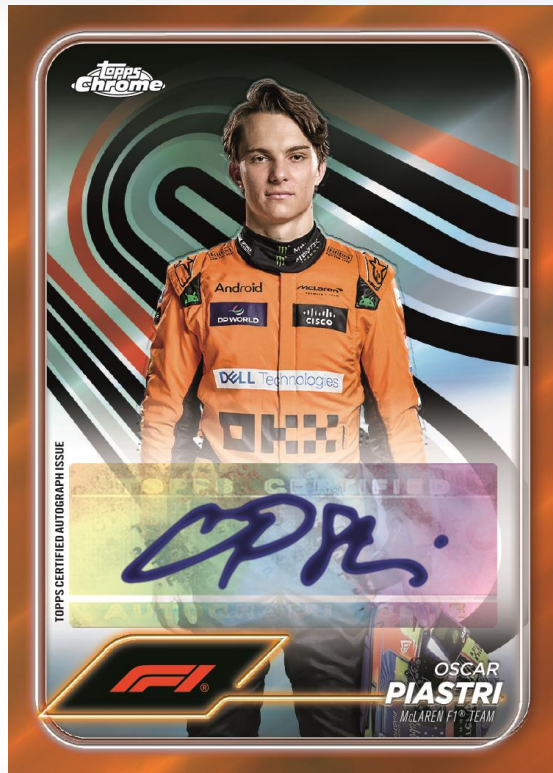

Inside Trax – 1:432 Packs **NEW!**

Futuro – 1:288 Packs

F1 Armour – #’d to 50

Turn Up the Lights – 1:144 Packs

The Grid – 1:72 Packs **NEW!**

Ultrasonic – 1:720 Packs **NEW!**

TOPPS CHROME FORMULA 1

AUTOGRAPH CARDS