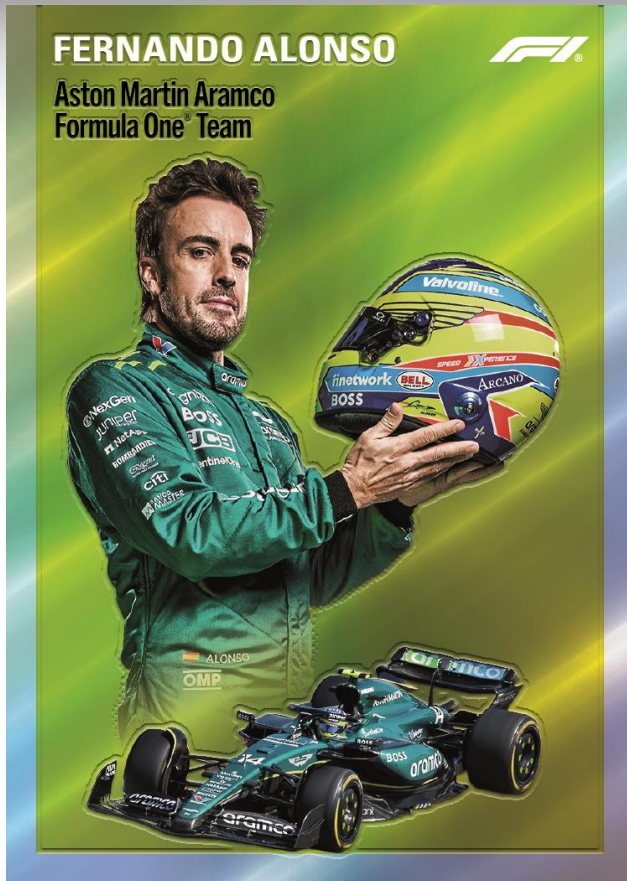

TOPPS CHROME FORMULA 1

1954 Topps

1954 Topps – 1:3 Packs **NEW!**

- Green Refractor Parallel - #’d to 99
- Gold Refractor Parallel - #’d to 50
- Orange Refractor Parallel - #’d to 25
- Red Refractor Parallel - #’d to 5
- SuperFractor Parallel - #’d 1-of-1
- Printing Plates - #’d 1-of-1

Camber – 1:10 Packs

- Green Refractor Parallel - #’d to 99
- Gold Refractor Parallel - #’d to 50
- Orange Refractor Parallel - #’d to 25
- Red Refractor Parallel - #’d to 5
- SuperFractor Parallel - #’d 1-of-1
- Printing Plates - #’d 1-of-1

Inside Trax – 1:432 Packs **NEW!**

Futuro – 1:288 Packs

F1 Armour – #’d to 50

Turn Up the Lights – 1:144 Packs

The Grid – 1:72 Packs **NEW!**

Ultrasonic – 1:720 Packs **NEW!**