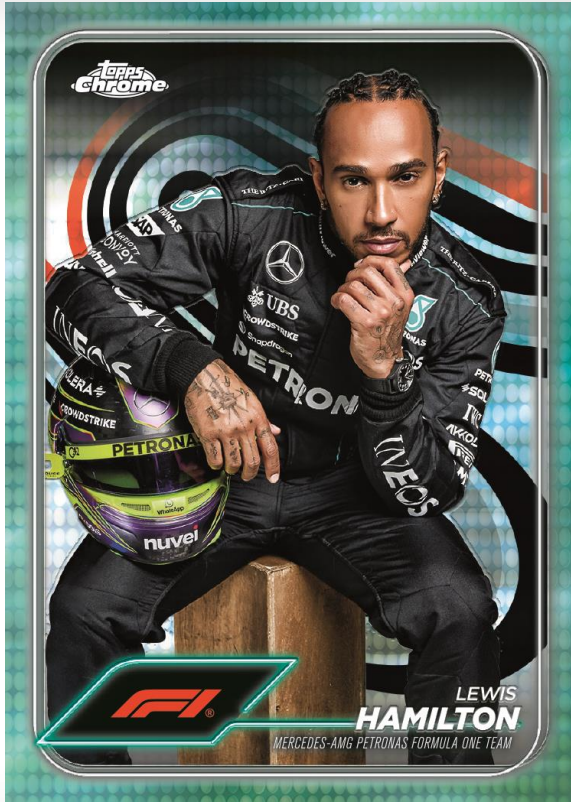

TOPPS CHROME FORMULA 1

BASE CARDS

Base – Aqua Sonar Refractor

Base Set Parallels

- Refractor Parallel – 1:3 Packs
- Checker Flag Refractor Parallel – 1 Per Box
- Purple/Green Refractor Parallel – 1:6 Packs
- Gold/Purple Refractor Parallel – 1:24 Packs
- Orange/Red Refractor Parallel – 1:36 Packs
- Red/Green Refractor Parallel – 1:72 Packs
- Mini-Diamond Refractor Parallel - #’d to 299
- Fuchsia Lava Refractor Parallel - #’d to 225
- Purple Checker Flag Refractor Parallel - #’d to 199 **HOBBY ONLY**
- Aqua Sonar Refractor Parallel - #’d to 150 **NEW!**
- Green Refractor Parallel - #’d to 99
- Pink Refractor Parallel - #’d to 75
- Gold Refractor Parallel - #’d to 50
- Gold Checker Flag Refractor Parallel - #’d to 50 **HOBBY ONLY**
- Orange Refractor Parallel - #’d to 25
- Orange Checker Flag Refractor Parallel - #’d to 25 **HOBBY ONLY**
- Black Refractor Parallel - #’d to 10 **NEW!**
- Red Refractor Parallel - #’d to 5
- Red Checker Flag Refractor Parallel - #’d to 5 **HOBBY ONLY**
- SuperFractor Parallel - #’d 1-of-1
- Printing Plates - #’d 1-of-1