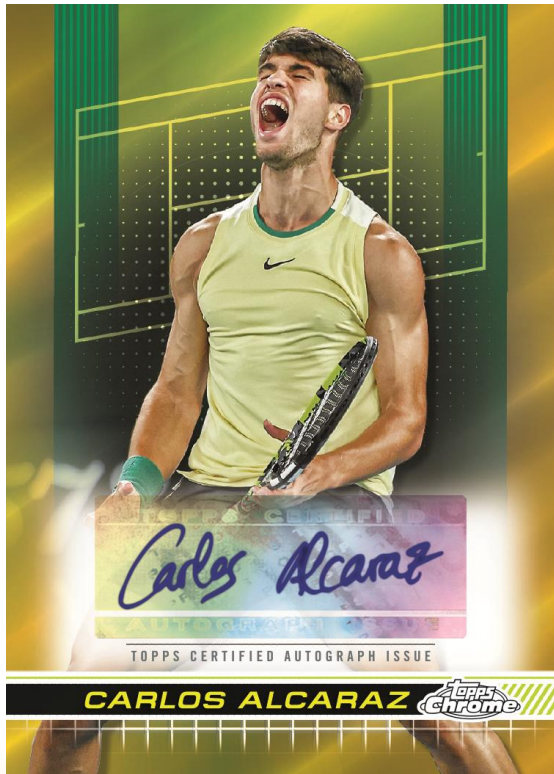

# 2024 TOPPS CHROME TENNIS

**Topps Chrome Tennis** returns with an all-new look featuring some of the greatest names in the game! Look for an all-new design style that will be accentuated with a wide-variety of chase parallels. Find several first-time signers across the autograph subsets.

Autograph – Gold Refractor

Aces

Within the 200-card base set, find several rookies and first trading cards that will be designated with a “RC” or “1<sup>st</sup>” tag across the base set and parallels.

**Find 3 Chrome Autographs in Every Box!**

## BASE CARDS

200 base cards featuring stars of yesterday, today, and tomorrow!

Base – Red Refractor