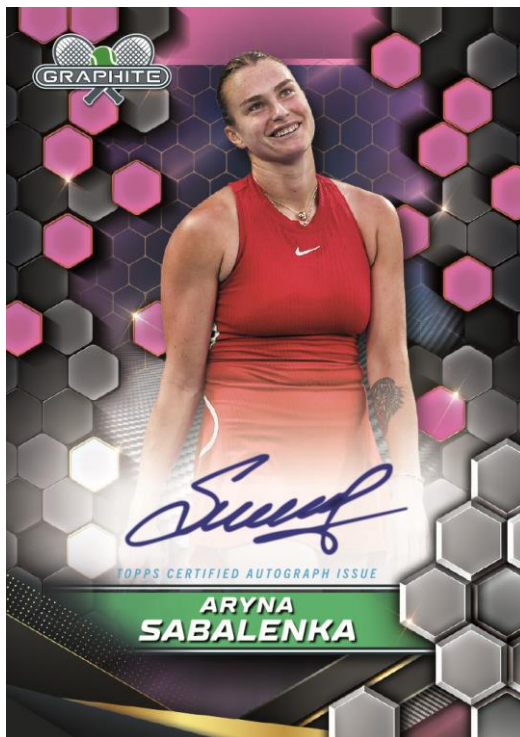

Graphite Signatures – Pink Refractor

Graphite Signatures

- Green Refractor - #’d to 75
- Blue Refractor - #’d to 50
- Gold Refractor - #’d to 25
- Pink Refractor - #’d to 15
- White Refractor - #’d to 10
- Red Crystalline Refractor - #’d to 1

Advantage Autographs

- Green Refractor - #’d to 75
- Blue Refractor - #’d to 50
- Gold Refractor - #’d to 25
- Pink Refractor - #’d to 15
- White Refractor - #’d to 10
- Red Crystalline Refractor - #’d to 1

Signature Serves

- Green Refractor - #’d to 75
- Blue Refractor - #’d to 50
- Gold Refractor - #’d to 25
- Pink Refractor - #’d to 15
- White Refractor - #’d to 10
- Red Crystalline Refractor - #’d to 1