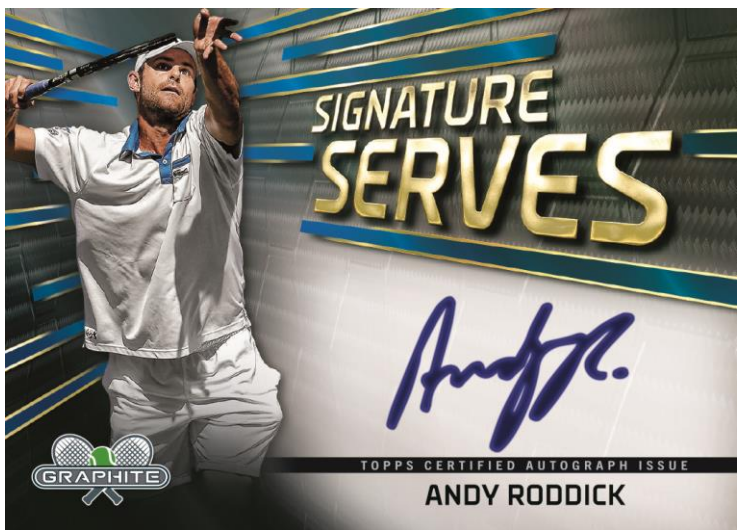

Signature Serves – Blue Refractor