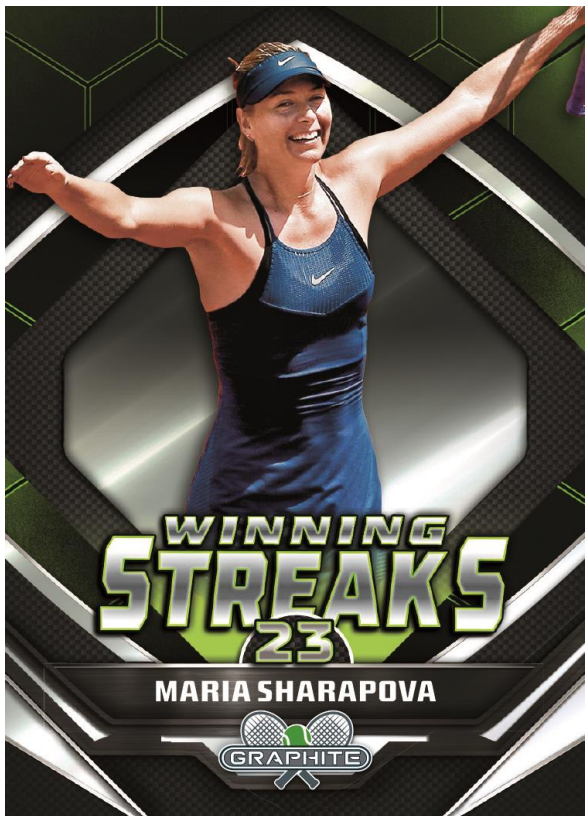

Winning Streaks

INSERT CARDS

Legends of the Court - 1:7 Packs

- Refractor
- Aqua Refractor - #’d to 199
- Green Refractor - #’d to 75
- Blue Refractor - #’d to 50
- Gold Refractor - #’d to 25
- Pink Refractor - #’d to 15
- White Refractor - #’d to 10
- Red Crystalline Refractor - #’d to 1

Court Masters - 1:7 Packs

- Refractor
- Aqua Refractor - #’d to 199
- Green Refractor - #’d to 75
- Blue Refractor - #’d to 50
- Gold Refractor - #’d to 25
- Pink Refractor - #’d to 15
- White Refractor - #’d to 10
- Red Crystalline Refractor - #’d to 1

Match Masters - 1:7 Packs

- Refractor
- Aqua Refractor - #’d to 199
- Green Refractor - #’d to 75
- Blue Refractor - #’d to 50
- Gold Refractor - #’d to 25
- Pink Refractor - #’d to 15
- White Refractor - #’d to 10
- Red Crystalline Refractor - #’d to 1

Winning Streaks - 1:7 Packs

- Refractor - not numbered
- Aqua Refractor - #’d to 199
- Green Refractor - #’d to 75
- Blue Refractor - #’d to 50
- Gold Refractor - #’d to 25
- Pink Refractor - #’d to 15
- White Refractor - #’d to 10
- Red Crystalline Refractor - #’d to 1

Notable Rivalries - 1:7 Packs

- Refractor - not numbered
- Aqua Refractor - #’d to 199
- Green Refractor - #’d to 75
- Blue Refractor - #’d to 50
- Gold Refractor - #’d to 25
- Pink Refractor - #’d to 15
- White Refractor - #’d to 10
- Red Crystalline Refractor - #’d to 1