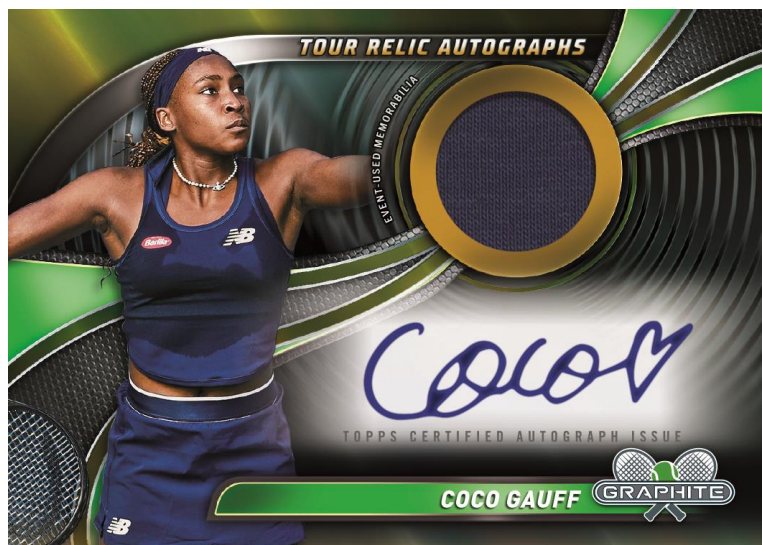

# 2024 TOPPS GRAPHITE TENNIS

Topps Graphite Tennis makes its hobby debut featuring a variety of **Relics**, **Autographs**, **Autograph Relics**, and **Metal** cards. Printed on chrome technology, Graphite refractors will offer a wide variety of parallels to chase including the exclusive **Red Crystalline 1/1! Scoring Sensations**, **Match Point**, **Confetti**, and **Intricate Images** will combine to offer an additional chase element with a star-studded lineup across the new brand.

Tour Relic Autograph – Gold Refractor

Within the **200-card base set**, find several rookies and tennis superstars.

Find 1 Autograph, 1 Autograph Relic, 1 Relic, and 1 Metal Card in Every Box!