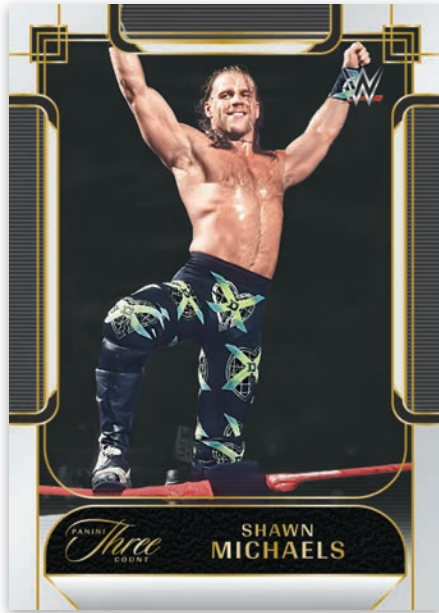

PANINI AMERICA, INC.

---

PANINI  
*Three*  
COUNT

---

2024 **THREE COUNT** WWE

**WWE TRADING CARDS · HOBBY**

**PANINI**

All information is accurate at the time of posting - content is subject to change. Card images are solely for the purpose of design display.  
Actual images used on cards to be determined. 帕尼尼 © 2024 Panini America, Inc.  
All WWE trademarks, logos and copyrights are the exclusive property of WWE and its subsidiaries. All other trademarks, logos and copyrights  
are the property of their respective owners. © 2024 WWE. All Rights Reserved.

Card images are solely for the purpose of design display.

## BASE LEGENDS

Card images are solely for the purpose of design display.

## DOWNTOWN

Card images are solely for the purpose of design display.