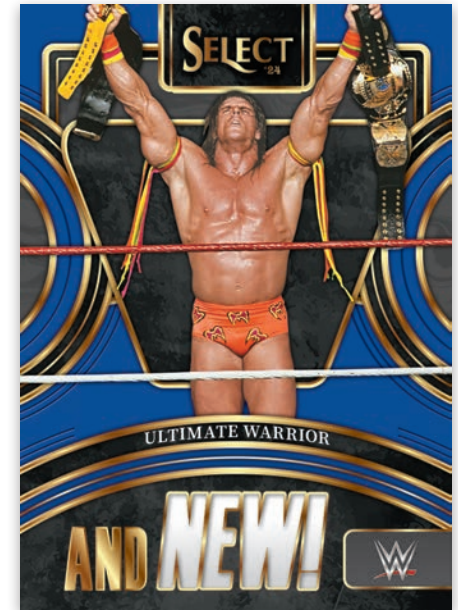

Card images are solely for the purpose of design display.

**BASE SET - PREMIER LEVEL GREEN PRIZMS**

Find 3 tiers of your favorite WWE Superstars with Concourse, Premier, and Ringside! Each tier features several parallels to collect!

Card images are solely for the purpose of design display.

**SENSATIONS GOLD VINYL PRIZMS**

Sensations features some of the most exciting young talent the WWE has to offer!

Card images are solely for the purpose of design display.

**AND NEW! BLUE PRIZMS**

Collect insert sets like “And NEW!” that feature the beginning of iconic championship reigns from the history of WWE.

Card images are solely for the purpose of design display.

**AUTOGRAPHED MEMORABILIA GOLD PRIZMS**

Hunt for Autographed Memorabilia featuring a swatch and an autograph of some of the most popular superstars in WWE!

Card images are solely for the purpose of design display.

**RINGSIDE ACTION SIGNATURES TIE-DYE PRIZMS**