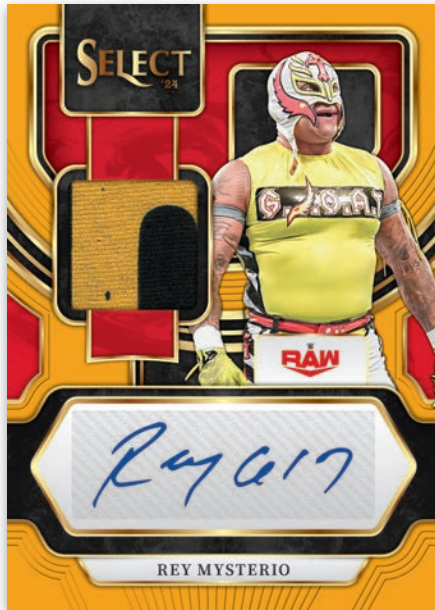

Card images are solely for the purpose of design display.

**BASE SET - PREMIER LEVEL GREEN PRIZMS**

Find 3 tiers of your favorite WWE Superstars with Concourse, Premier, and Ringside! Each tier features several parallels to collect!

Card images are solely for the purpose of design display.

**SENSATIONS GOLD VINYL PRIZMS**

Sensations features some of the most exciting young talent the WWE has to offer!

Card images are solely for the purpose of design display.

**AND NEW! BLUE PRIZMS**

Collect insert sets like “And NEW!” that feature the beginning of iconic championship reigns from the history of WWE.

Card images are solely for the purpose of design display.

**AUTOGRAPHED MEMORABILIA GOLD PRIZMS**

Hunt for Autographed Memorabilia featuring a swatch and an autograph of some of the most popular superstars in WWE!

Card images are solely for the purpose of design display.

**RINGSIDE ACTION SIGNATURES TIE-DYE PRIZMS**