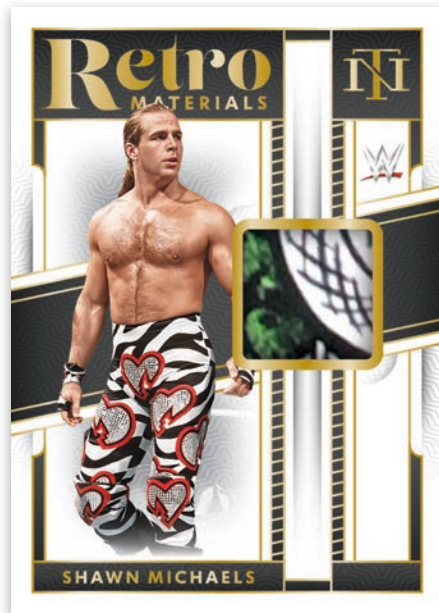

PANINI

Card images are solely for the purpose of design display.

**COLOSSAL MAT MATERIAL
SIGNATURES**

Card images are solely for the purpose of design display.

TREASURES OF WWE SIGNATURES

Card images are solely for the purpose of design display.

**INTERNATIONAL TREASURES
SIGNATURES**

Look for autographs and autographed memorabilia cards that feature WWE's top superstars!

Card images are solely for the purpose of design display.

RETRO MATERIALS

Card images are solely for the purpose of design display.

TRIPLE SIGNATURES

Card images are solely for the purpose of design display.

SUPERSTAR SIGNATURE JUMBO MATERIAL BOOKLET GOLD

Look for memorabilia cards from both WWE's top current and legendary superstars!

BOX BREAK

8 AUTOGRAPHS OR MEMORABILIA

SELLING POINTS

- Making its in-ring debut in 2024, National Treasures features a bevy of stunning autograph and memorabilia content that featured the best and brightest of WWE!
- Look for 8 Autographs or Memorabilia cards per box, on average! Find rare dual and triple signatures of the top pairs and trios inside the ropes!
- Find jumbo memorabilia-booklet autographs that feature an oversized swatch paired with a top superstar!
- Chase iconic National Treasures sets, including Colossal Material Signatures, Clutch Factor Signatures and more!