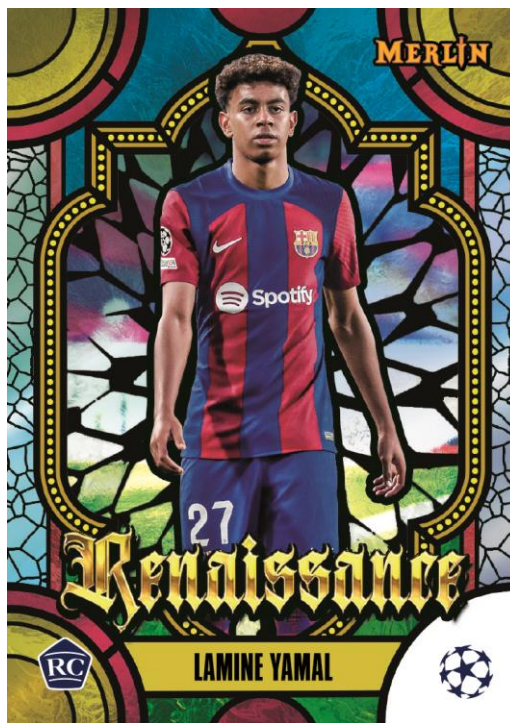

TOPPS MERLIN UEFA CLUB COMPETITIONS 2023/24

INSERT CARDS

Search for a range of inserts with returning favorites and brand-new designs showcasing the top talents in European football.

Mystic Nights

- **Blue Refractor Parallel:** #d to 75.
- **Gold Refractor Parallel:** #d to 50.
- **Orange Refractor Parallel:** #d to 25.
- **Black Refractor Parallel:** #d to 10.
- **Red Refractor Parallel:** #d to 5.
- **SuperFractor Parallel:** numbered 1/1.

Merlin's Chosen One

- **Blue Refractor Parallel:** #d to 75.
- **Gold Refractor Parallel:** #d to 50.
- **Orange Refractor Parallel:** #d to 25.
- **Black Refractor Parallel:** #d to 10.
- **Red Refractor Parallel:** #d to 5.
- **SuperFractor Parallel:** numbered 1/1.

Ageless Alchemy

- **Blue Refractor Parallel:** #d to 75.
- **Gold Refractor Parallel:** #d to 50.
- **Orange Refractor Parallel:** #d to 25.
- **Black Refractor Parallel:** #d to 10.
- **Red Refractor Parallel:** #d to 5.
- **SuperFractor Parallel:** numbered 1/1.

Renaissance

Rookie Variations

- **Blue Refractor Parallel:** #d to 75.
- **Gold Refractor Parallel:** #d to 50.
- **Orange Refractor Parallel:** #d to 25.
- **Black Refractor Parallel:** #d to 10.
- **Red Refractor Parallel:** #d to 5.
- **SuperFractor Parallel:** numbered 1/1.

Renaissance

- **Red Refractor Parallel:** #d to 5.
- **SuperFractor Parallel:** numbered 1/1.

Sword Card

The Grail

MERLIN