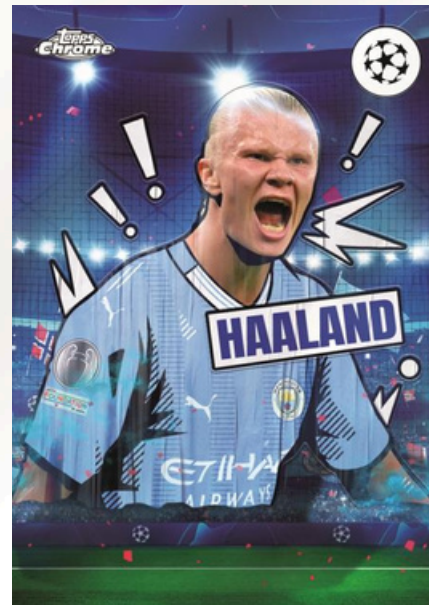

TOPPS CHROME UEFA CLUB COMPETITIONS 2023/24

NEW amazing Case Hits and Limited cards...

Shadow Etch - Spectacular black dominant Chrome card design showcasing footballs elite.

- Orange Refractor Parallel: sequentially numbered to 25.
- Black Refractor Parallel: sequentially numbered to 10.
- Red Refractor Parallel: sequentially numbered to 5.
- SuperFractor Parallel: numbered 1/1.

TIFO – New and rare, capturing the spirit of the stadium.

White Noise – Rare case hit presenting players who block out the noise, defy all odds and succeed.

Chrome Trophy – Lift the 1/1 UCL Trophy! On Superfractor Chrome technology!

TIFO