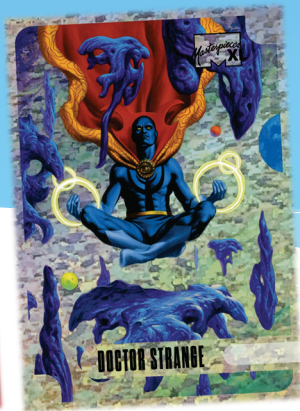

skybox

Masterpieces  
XL

MARVEL

# Marvel Masterpieces XL

Rediscover the work of Joe Jusko with this oversized 5" x 7" standard card thickness format built around the 2016 Marvel Masterpieces product, showcasing fan favorite characters from the Marvel Publishing Universe in an XL format!