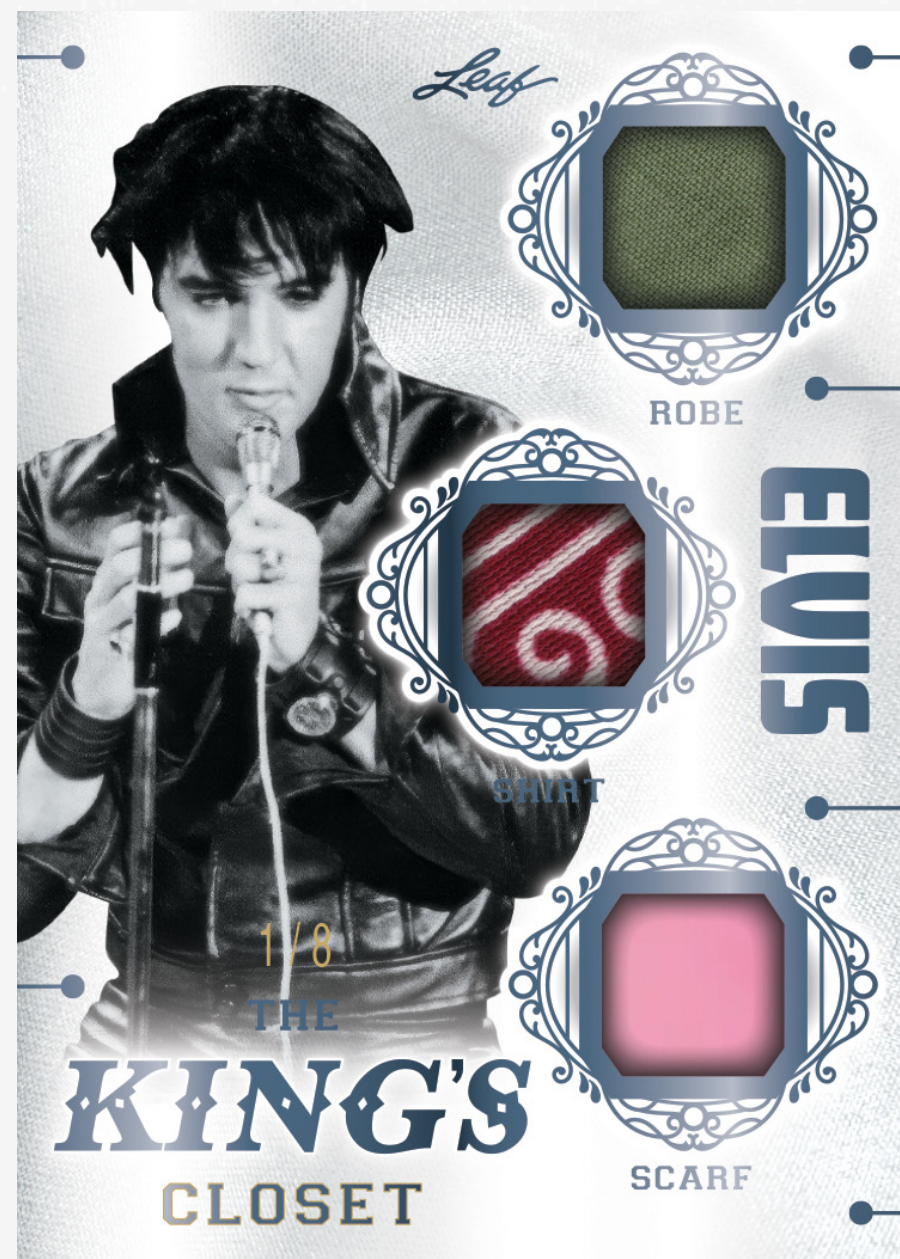

Images, designs and signatures are for presentations purpose only

THE KING'S CLOSET 3

BOX CONFIGURATION:

- 6 Metal Technology Cards
- 1 Memorabilia Card
- A cut signature will replace the Memorabilia card in rare boxes

CASE CONFIGURATION:

- 10 Boxes Per Case

PRODUCT HIGHLIGHTS:

- 1 single, dual, triple, or quad memorabilia card per box
- 6 Metal technology cards #d to 99 or less in every box
- Look for rare Elvis Presley authentic cut signatures

Find single, dual, triple, and quad memorabilia cards featuring outfits worn by Elvis.

Instagram: @Leaftradingcards

LeafTradingCards.com

X: @Leaf_Cards

© 2024 Leaf Trading Cards. These cards are solely licensed by the depicted player. These cards have not been authorized, endorsed or approved by any licensing body. Leaf is the TM of Leaf Trading Cards. 400 Tittle Dr, Building B, The Colony, TX 75056. Design, content, signatures and checklist are subject to change.