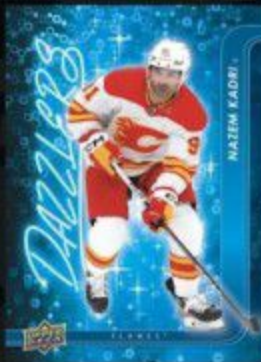

DAZZLERS

Blue

The Dazzlers set returns for another season! These eye-popping cards boast a new design for the 2024-25 season and come in both Blue and Pink versions. Dazzlers is a 150-card intra-series set, and Series 1 sports the first 50 cards. The checklist consists of mostly star veterans, but there are a few rookies sprinkled in!

Collect one (1) Blue Dazzlers card per box, on average!