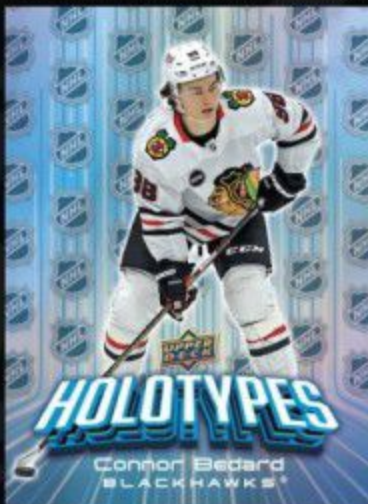

2024-25 UPPER DECK SERIES 1

NEW INSERTS

HOLOTYPES

HOLOGRAM CARDS ARE BACK!!

Holotypes is a living set (no players will repeat) that will be a staple in Series 1 for the next few seasons.

The first 30 cards of this special set will feature many of the biggest names in the game today.

These very rare cards will be a welcome addition to any collection. They are surefire hits!!