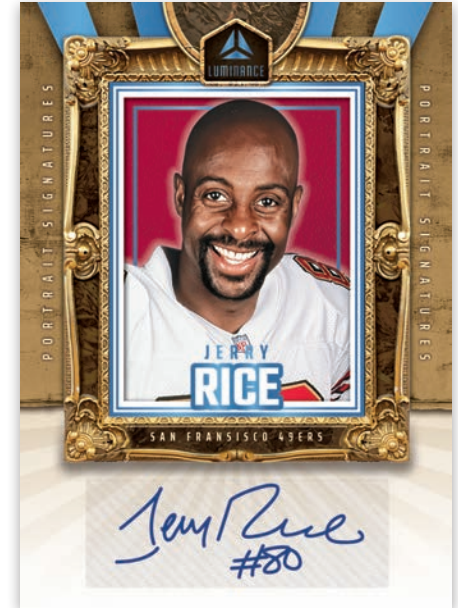

Card images are solely for the purpose of design display.

BASE GOLD

Card images are solely for the purpose of design display.

BASE AUTO HORIZONTAL

Card images are solely for the purpose of design display.

UNFORGETTABLE BLUE

2024 Luminance Football delivers some of the most captivating action photography you'll see all season as well as a star-studded cast of aesthetically gifted insert sets.

Card images are solely for the purpose of design display.

YEAR ONE SIGNATURES RPS

Card images are solely for the purpose of design display.

YEAR ONE DUAL SIGNATURES RPS

Card images are solely for the purpose of design display.

PORTRAIT SIGNATURES PLATINUM

2024 Luminance Football features some of the first on-card signatures from the standout members of the 2024 NFL Draft Class, freshly signed at the NFLPA Rookie Premiere. Also look for autographs from some of the best to ever do it, too.