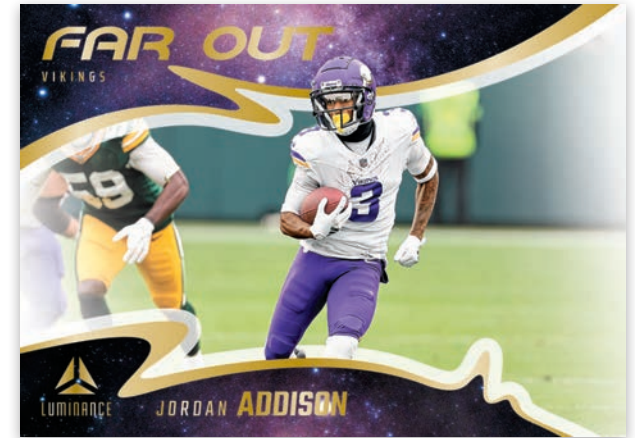

Card images are solely for the purpose of design display.

FAR OUT

Be on the hunt for some of Luminance Football's stunning case-chase inserts, including the wildly popular Animation, Moments and Far Out.