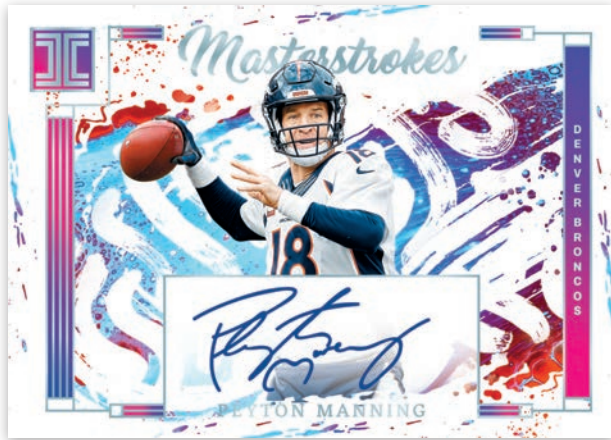

Card images are solely for the purpose of design display.

BASE

Card images are solely for the purpose of design display.

BASE EMERALD

Card images are solely for the purpose of design display.

SILVER ROOKIE SHIELD

Impeccable returns with a breathtaking base set design, featuring nine distinct parallels, along with the highly sought-after Silver or Gold Bar inserts, available at a rate of one per case.

Card images are solely for the purpose of design display.

MASTERSTROKES

Card images are solely for the purpose of design display.

FIRST BALLOT SIGNATURES

Card images are solely for the purpose of design display.

INKPECCABLE DUALS

Masterstrokes, First Ballot Signatures, and Inkpeccable Duals highlight some of the most legendary figures in NFL history. Filled with Hall of Famers and icons, these collections present a remarkable lineup of the game's elite.

**ELEGANCE VETERAN PATCH AUTOS
PLATINUM**

Impeccable is renowned for its stunning Elegance collection, which showcases some of the season's most sought-after autographed memorabilia cards featuring top rookies, legendary retired players, and veteran stars.