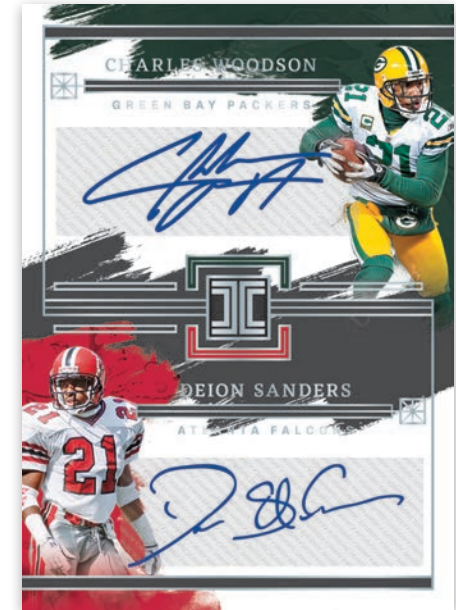

Card images are solely for the purpose of design display.

BASE

Card images are solely for the purpose of design display.

BASE EMERALD

Card images are solely for the purpose of design display.

SILVER ROOKIE SHIELD

Impeccable returns with a breathtaking base set design, featuring nine distinct parallels, along with the highly sought-after Silver or Gold Bar inserts, available at a rate of one per case.

Card images are solely for the purpose of design display.

MASTERSTROKES

Card images are solely for the purpose of design display.

FIRST BALLOT SIGNATURES

Card images are solely for the purpose of design display.

INKPECCABLE DUALS

Masterstrokes, First Ballot Signatures, and Inkpeccable Duals highlight some of the most legendary figures in NFL history. Filled with Hall of Famers and icons, these collections present a remarkable lineup of the game's elite.