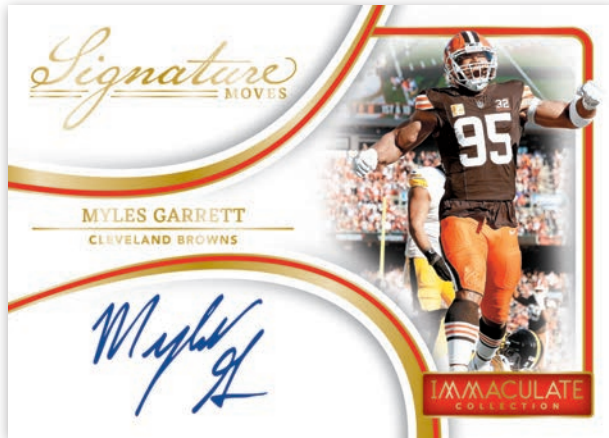

Card images are solely for the purpose of design display.

BASE MEMORABILIA PLATINUM

Card images are solely for the purpose of design display.

ROOKIE PATCH AUTOGRAPHS GOLD

Card images are solely for the purpose of design display.

PREMIUM PATCH AUTOGRAPHS NFL SHIELD

Some of the most desirable autograph memorabilia content of the product season can be found only in Immaculate Football, headlined by the sublime and hard-signed Rookie Patch Autographs and Premium Patch Autographs.