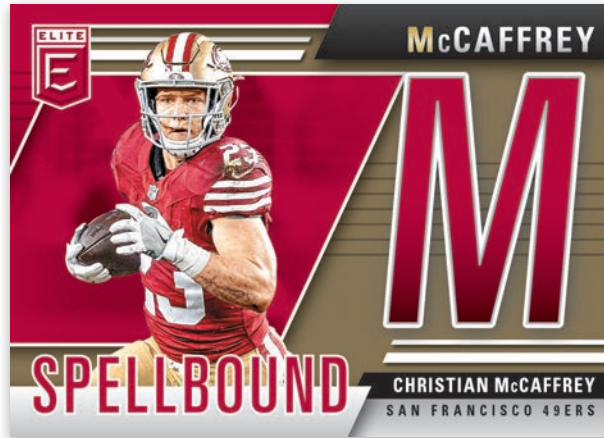

Card images are solely for the purpose of design display.

HOBBY