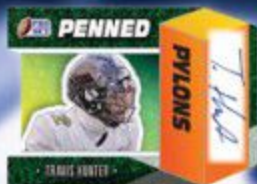

2024 PRO SET METAL FOOTBALL

PRO SET METAL FOOTBALL MAKES ITS TRIUMPHANT RETURN FOR 2024!

ALONG WITH A CHECKLIST THAT INCLUDES THE TOP YOUNG COLLEGE AND PRO TALENT ON THE GRIDIRON, 2024 PRO SET METAL FOOTBALL WILL ALSO FEATURE SOME OF THE GREATEST LEGENDS AND SUPERSTARS IN THE GAME INCLUDING JOE NAMATH, JOSH ALLEN, BARRY SANDERS AND MORE!

IN ADDITION TO A STELLAR AUTOGRAPH INSERT SET THAT INCLUDES THE RETURN OF LIT AND PRO SET PORTRAITS, YOU CAN FIND THE ALL-NEW DIE-CUT PENNED PYLONS, DYNAMIC DU-PROS DUAL AUTOGRAPHS AND A ONE-PER BOX BOX TOPPER LENTICULAR AUTOGRAPH CARD, PRO SET PROSPECTS!