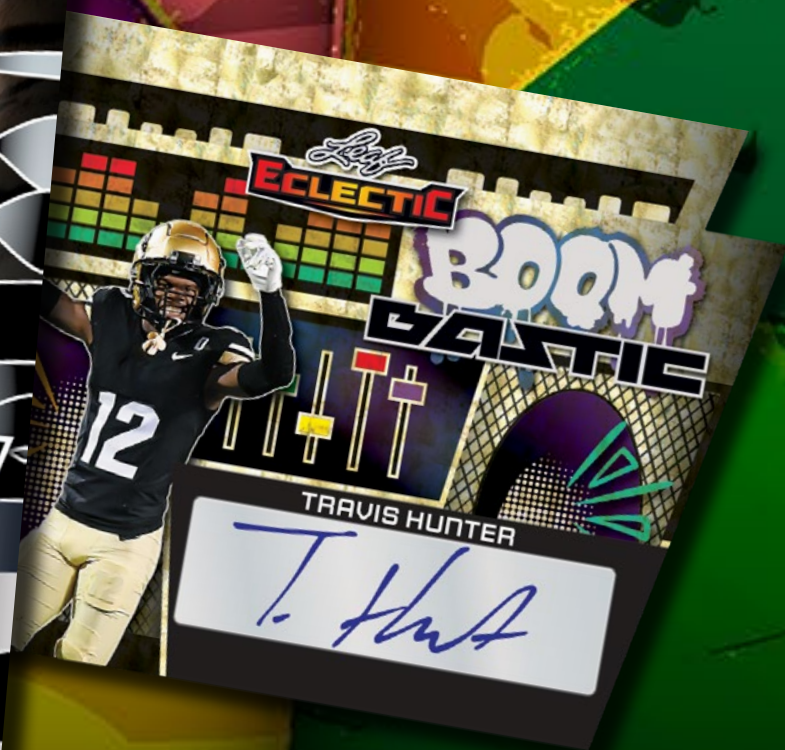

2024

Leaf

ECLECTIC

FOOTBALL

Instagram: @Leaftradingcards

LeafTradingCards.com

X: @Leaf\_Cards

© 2024 Leaf Trading Cards. These cards are solely licensed by the depicted player. These cards have not been authorized, endorsed or approved by any licensing body. Leaf is the TM of Leaf Trading Cards. 400 Tittle Dr, Building B, The Colony, TX 75056. Design, content, signatures and checklist are subject to change.

OPTICHROME

Leaf Eclectic is back bringing you some of the most popular Leaf brands from the past including Flash, Valiant, Optichrome, Multigraphics, Exotic and more!

Instagram: @Leaftradingcards

LeafTradingCards.com