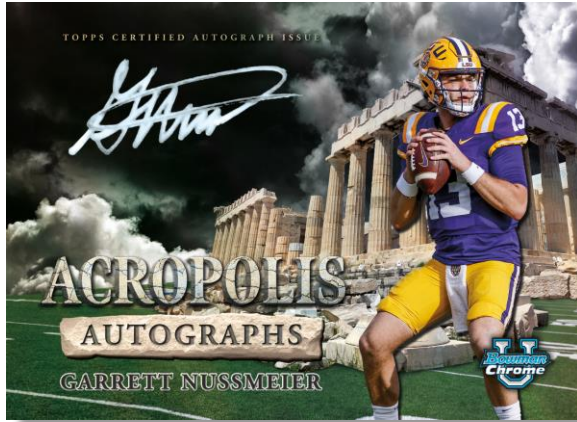

AUTOGRAPHS

Acropolis Autograph