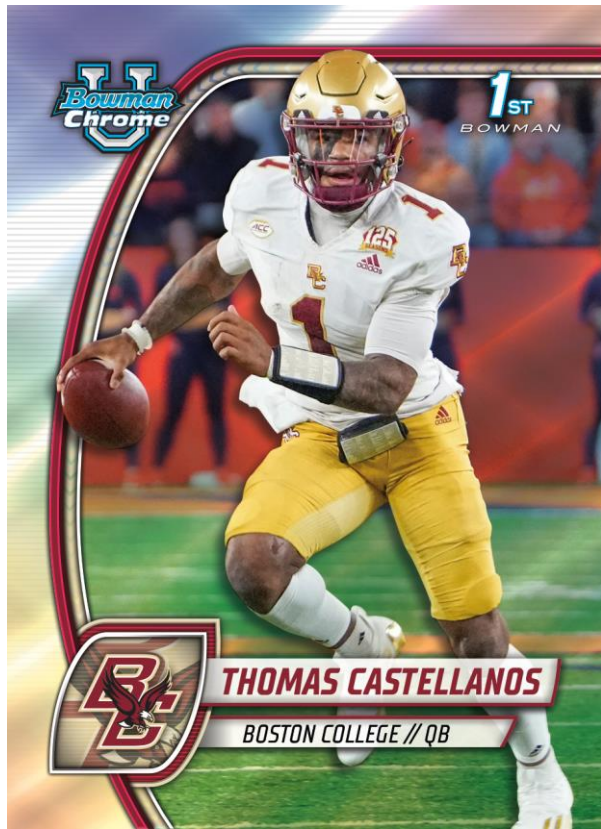

Get ready to storm the field, **Bowman University Chrome Football** is back for the 2024 College Football season! Look for the top prospects across the nation, with their very first Bowman Cards!

Base

Base Autograph

Collect the top prospects from this loaded **200-Card Base Set!**

2024 BOWMAN UNIVERSITY CHROME FOOTBALL

BASE CARDS

Base – Yellow Refractor

Base Card Parallels

- Refractor
- Xfractor
- Purple Refractor: #'d to 399
- Purple Mini-Diamond Refractor: #'d to 375
- Aqua Refractor: #'d to 299
- Aqua Mini-Diamond Refractor: #'d to 275
- Blue Refractor: #'d to 199
- Blue Mini-Diamond Refractor: #'d to 175 **NEW!**
- Fuchsia Refractor: #'d to 150
- Fuchsia Mini-Diamond Refractor: #'d to 125 **NEW!**
- Green Refractor: #'d to 99
- Yellow Refractor: #'d to 75
- Gold Refractor: #'d to 50
- Orange Refractor: #'d to 25
- Black Refractor: #'d to 10
- Red Refractor: #'d to 5.
- SuperFractor: #'d 1-of-1.
- Green Lava Refractor: #'d to 99 **Retail Only**
- Teal Lava Refractor: **Mega Only - NEW!**
- Pink Lava Refractor: **Value Box Only - NEW!**
- Purple Shimmer Refractor: **Hobby & Jumbo Only**
- Green Shimmer Refractor: #'d to 99 **Hobby & Jumbo Only**
- Gold Shimmer Refractor: #'d to 50 **Hobby & Jumbo Only**
- Orange Shimmer Refractor: #'d to 25 **Hobby & Jumbo Only**
- Red Shimmer Refractor: #'d to 5 **Hobby & Jumbo Only**
- Stealth Refractor: **Breaker Only - NEW!**
- Black & White Stealth Refractor: #'d to 48 **Breaker Only - NEW!**
- Black & Gold Stealth Refractor: #'d 24 **Breaker Only - NEW!**

Ramblin' Man

- Fuchsia Refractor: #d to 150
- Gold Refractor: #d to 50
- Orange Refractor: #d to 25
- Black Refractor: #d to 10
- Red Refractor #d to 5
- SuperFractor: #d 1-of-1

Path to Glory – **NEW!**