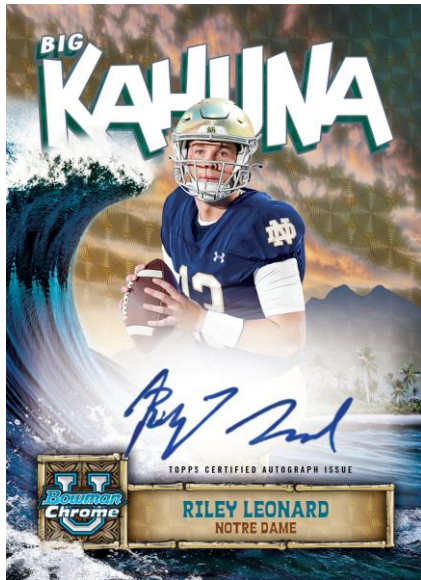

Get ready to storm the field, **Bowman University Chrome Football** is back for the 2024 College Football season! Look for the top prospects across the nation, with their very first Bowman Cards!

Base

Base Autograph

SHORT PRINT INSERTS

After School Special

Physical Education - **NEW!**

- SuperFractor: #’d 1-of-1

After School Special – **NEW!**

Bowman Chrome Prospect Short Print Image Variation

The Big Kahuna

- SuperFractor: #’d 1-of-1

2024 BOWMAN UNIVERSITY CHROME FOOTBALL

AUTOGRAPHS

Acropolis Autograph

The Big Kahuna Autograph –
Superfractor

Bowman Chrome Prospect Autograph

- Refractor: #'d to 299
- Fuchsia Refractor: #'d to 150
- Green Refractor: #'d to 99
- Yellow Refractor: #'d to 75
- Gold Refractor: #'d to 50
- Gold Shimmer Refractor: #'d to 50 **Hobby & Jumbo Only**
- Orange Refractor: #'d to 25
- Black Refractor: #'d to 10
- Red Refractor: #'d to 5.
- Red Shimmer Refractor: #'d to 5 **Hobby & Jumbo Only**
- SuperFractor: #'d 1-of-1
- Stealth Refractor - **Breaker Only – NEW!**
- Black & Gold Stealth: #'d to 24 - **Breaker Only - NEW!**