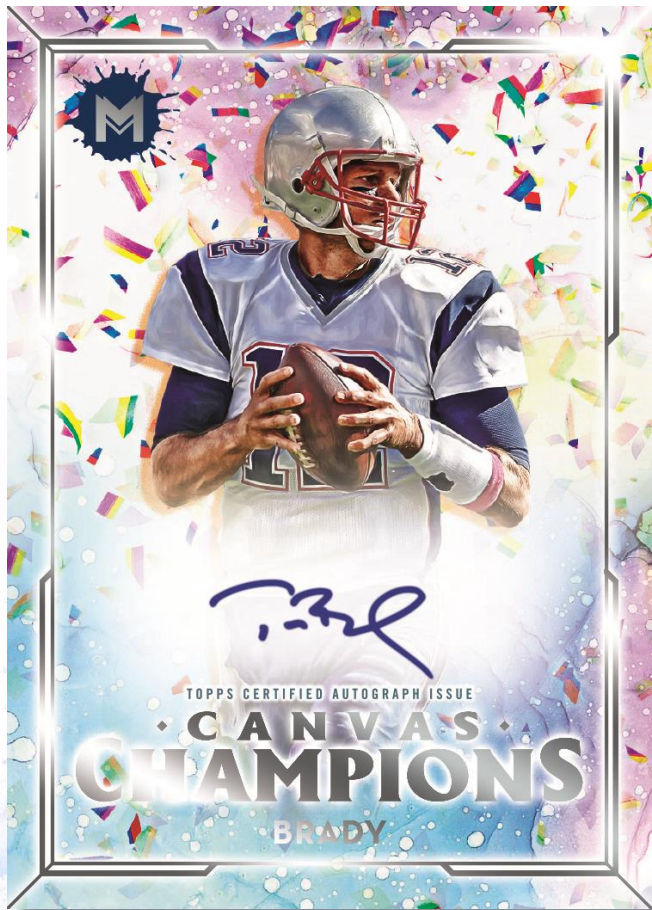

M

TOPPS MOTIF FOOTBALL

AUTOGRAPHED CARDS

Canvas Champions

Canvas Champions

- Ultramarine Blue: #'d to 20
- Cadmium Orange: #'d to 10
- Winsor Green: #'d to 8
- Pyrrol Scarlet: #'d to 5
- Quin Gold: #'d 1/1
- Printing Plates: Each #'d 1/1

Gridiron Legends

- Ultramarine Blue: #'d to 20
- Cadmium Orange: #'d to 10
- Winsor Green: #'d to 8
- Pyrrol Scarlet: #'d to 5
- Quin Gold: #'d 1/1
- Printing Plates: Each #'d 1/1

Gridiron Legends Dual

- Pyrrol Scarlet: #'d to 5
- Quin Gold: #'d 1/1

Gridiron Legends Triple

- Pyrrol Scarlet: #'d to 5
- Quin Gold: #'d 1/1