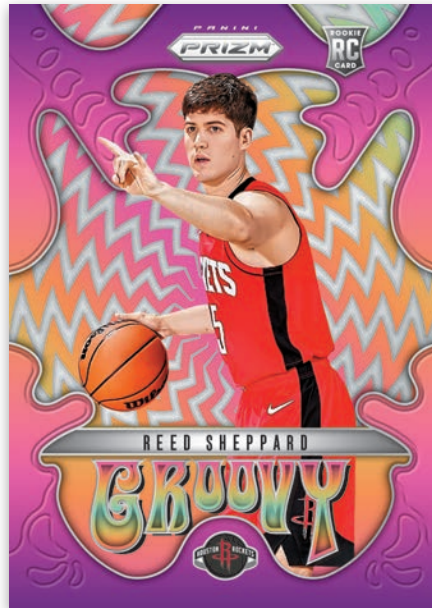

Card images are solely for the purpose of design display.

GROOVY