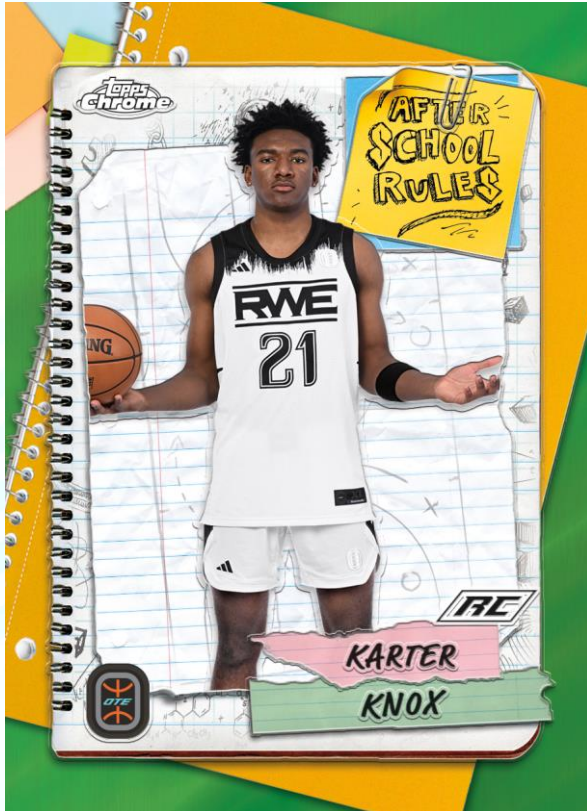

2024 TOPPS CHROME OVERTIME ELITE

Inserts & SSP

After School Rules – Green Refractor

1976 Topps Basketball

- Refractors 1:31 Packs
- Refractors Blue #’d/99
- Refractors Green #’d/75
- Refractors Gold #’d/50
- Refractors Orange Basketball #’d/25
- Refractors Red #’d/5
- Superfractors One-of-One

After School Rules

- Refractors 1:31 Packs
- Refractors Blue #’d/99
- Refractors Green #’d/75
- Refractors Gold #’d/50
- Refractors Orange Basketball #’d/25
- Refractors Red #’d/5
- Superfractors One-of-One