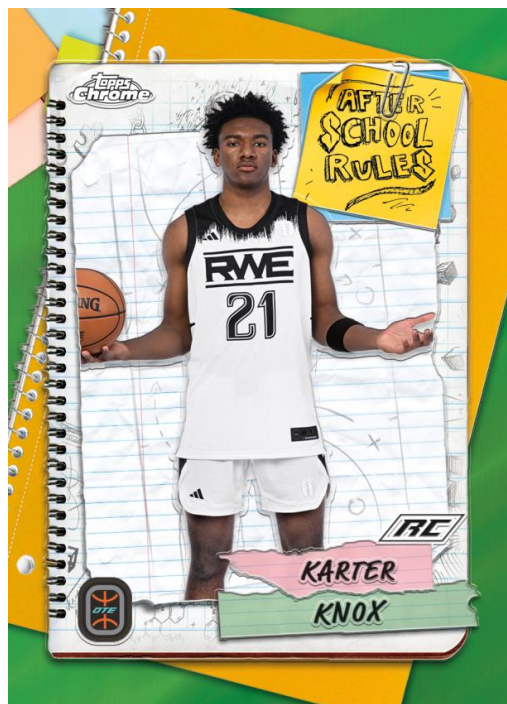

After School Rules – Green Refractor

Look for brand new inserts in Topps Chrome OTE: After School Rules, Phys Ed, 1976 Topps Basketball.

Chase down SSP inserts Superfly and Exposé.

Find 2 Autographs per box!