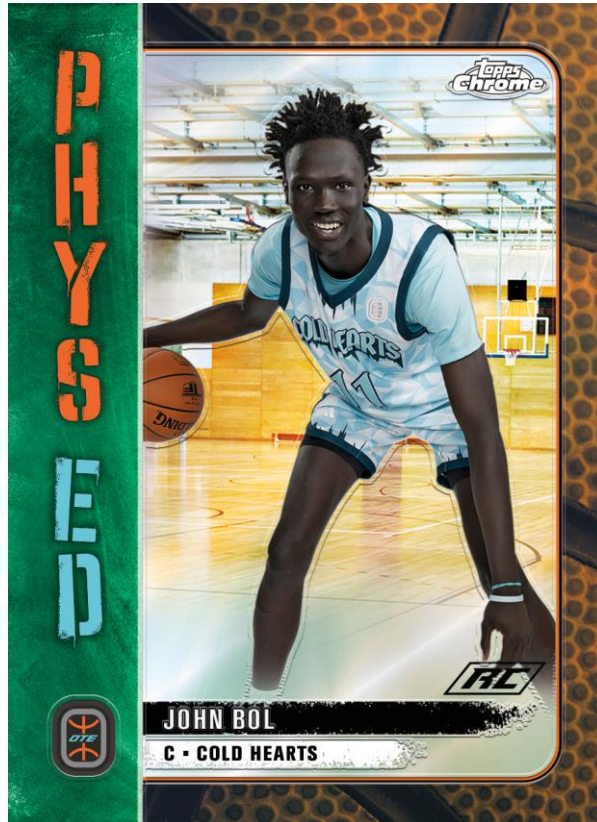

2024 TOPPS CHROME OVERTIME ELITE

Inserts & SSP

Phys Ed – Green Refractor

Phys Ed

- Refractors 1:51 Packs
- Refractors Blue #’d/99
- Refractors Green #’d/75
- Refractors Gold #’d/50
- Refractors Orange Basketball #’d/25
- Refractors Red #’d/5
- Superfractors One-of-One

Superfly

- Refractors Orange #’d/25
- Refractors Red #’d/5
- Superfractors One-of-One

Exposé

- Refractors Red #’d/5
- Superfractors One-of-One