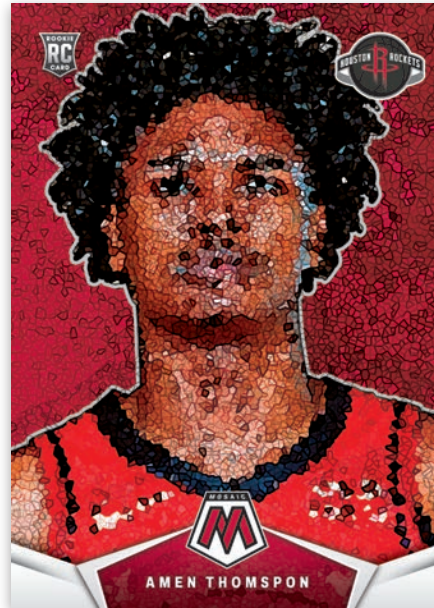

Card images are solely for the purpose of design display.

MICRO MOSAIC