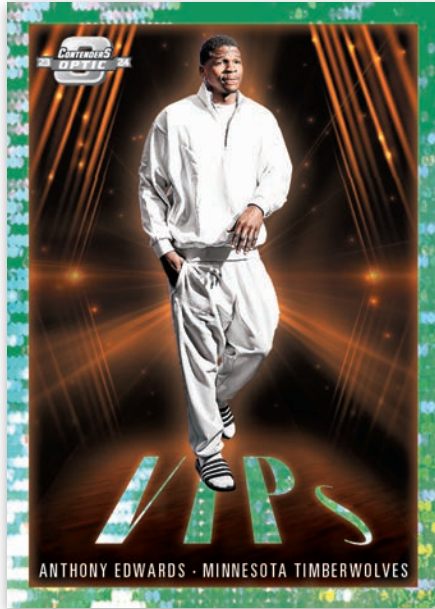

HOBBY EXCLUSIVE

ROOKIE SEASON TICKET CRACKED ICE

Card images are solely for the purpose of design display.

HOBBY EXCLUSIVE

VETERAN TICKET GOLD LAZER

Card images are solely for the purpose of design display.

INDUCTION TICKET AUTOGRAPHS

Search for 1 Autograph per box, on average! Look for the brand new Induction Ticket Autographs!

Card images are solely for the purpose of design display.

HOBBY EXCLUSIVE

VIP'S GREEN PULSAR