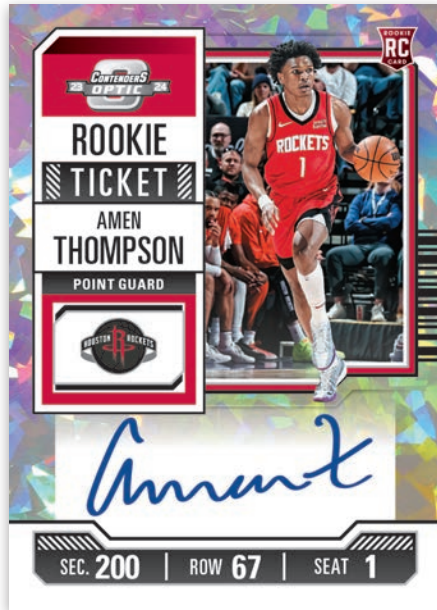

Card images are solely for the purpose of design display.

HOBBY EXCLUSIVE

ROOKIE SEASON TICKET CRACKED ICE