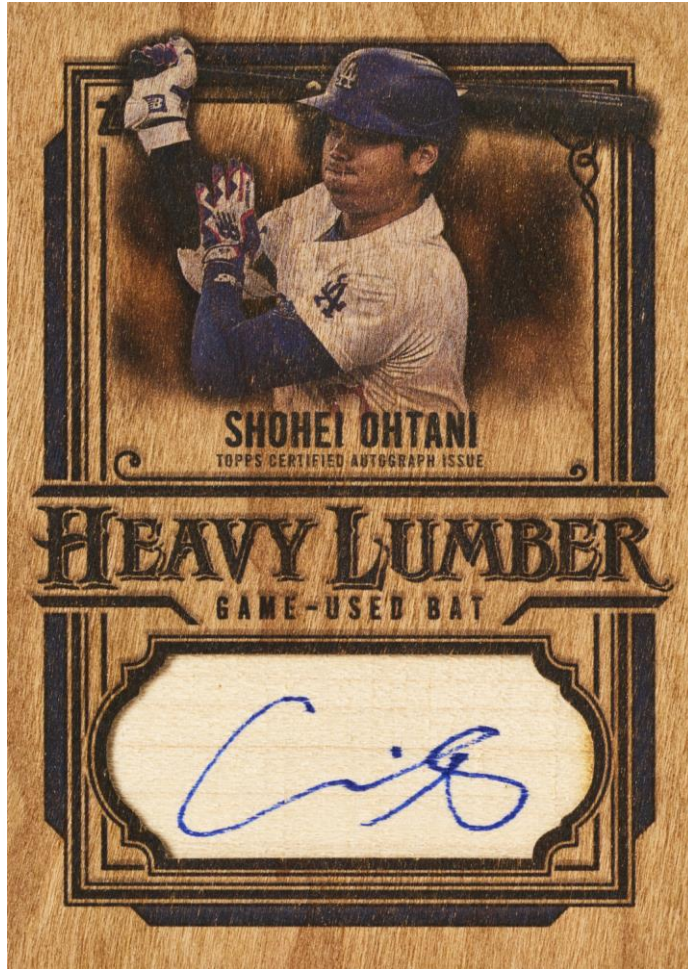

2025 TOPPS BASEBALL SERIES ONE

AUTOGRAPHED RELICS

Heavy Lumber Autographed
Relics

TOPPS FLAGSHIP AUTOGRAPH PATCH CARDS

Featuring on-card autographs and game-used patch pieces of MLB® greats, past and present. Numbered to 50. **Hobby / HTA Jumbo Exclusive!**

- **Bronze Parallel** - #’d to 25.
- **Black Parallel** - #’d to 10.
- **Red Parallel** - #’d to 5
- **Platinum Parallel** - #’d 1/1

MAJOR LEAGUE MATERIAL AUTOGRAPH

sequentially numbered to 50 or less

MAJOR LEAGUE MATERIAL DUAL AUTOGRAPH CARDS

sequentially numbered to 50 or less – **NEW!**

Above Autographed Relic’s Parallels

- **Orange Parallel** – #’d to 25.
- **Black Parallel** – #’d to 10.
- **Red Parallel** – #’d to 5.
- **Platinum Parallel** – #’d 1/1.

CITY CONNECT SWATCH COLLECTION AUTOGRAPH CARDS –

limited – **NEW!**

- **Gold Parallel** - #’d to 50.
- **Orange Parallel** – #’d to 25.
- **Black Parallel** – #’d to 10.
- **Red Parallel** – #’d to 5.
- **Platinum Parallel** – #’d 1/1.

HEAVY LUMBER AUTOGRAPH RELICS – LIMITED.