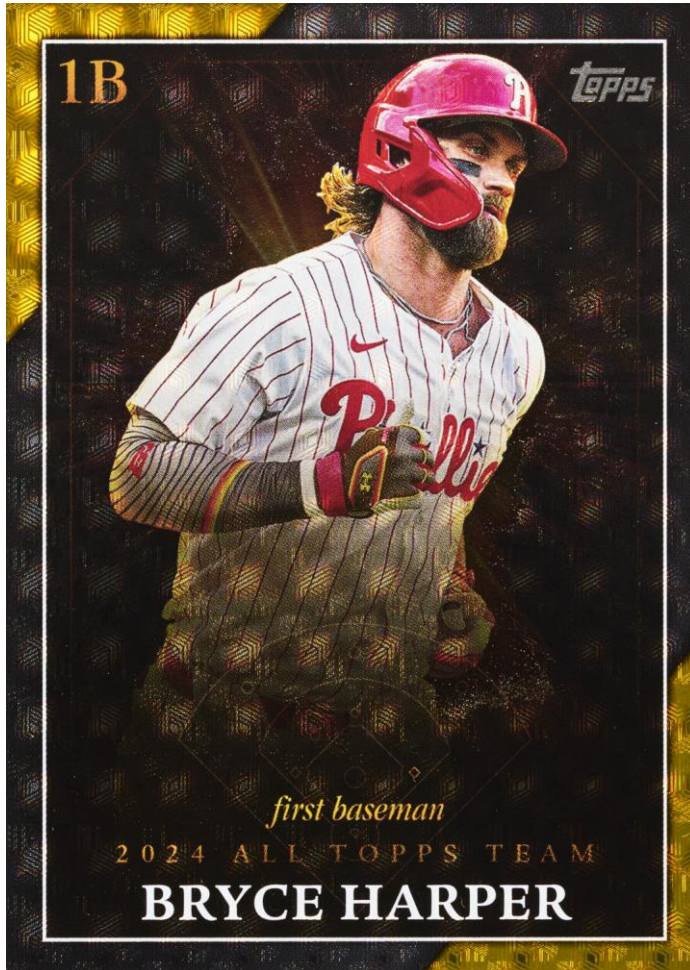

2025 TOPPS BASEBALL SERIES ONE

INSERT CARDS

2024 All Topps Team - Foilfractor

2024 ALL TOPPS TEAM

Awarded to the player in each position for their superior performance in the 2024 season. – **NEW!**

TRAINING GROUNDS – **NEW!**

CALL TO THE HALL – **NEW!**

2024 GREATEST HITS

The top moments from 2024 season.

Above Insert's Parallels

- **Pink Foil** – limited.
- **Blue Foil** - #’d to 150.
- **Green Foil** - #’d to 99.
- **Gold Foil** - #’d to 50.
- **Orange Foil** - #’d to 25.
- **Black Foil** - #’d to 10.
- **Red Foil** - #’d to 5.
- **Foilfractor** - #’d 1/1.