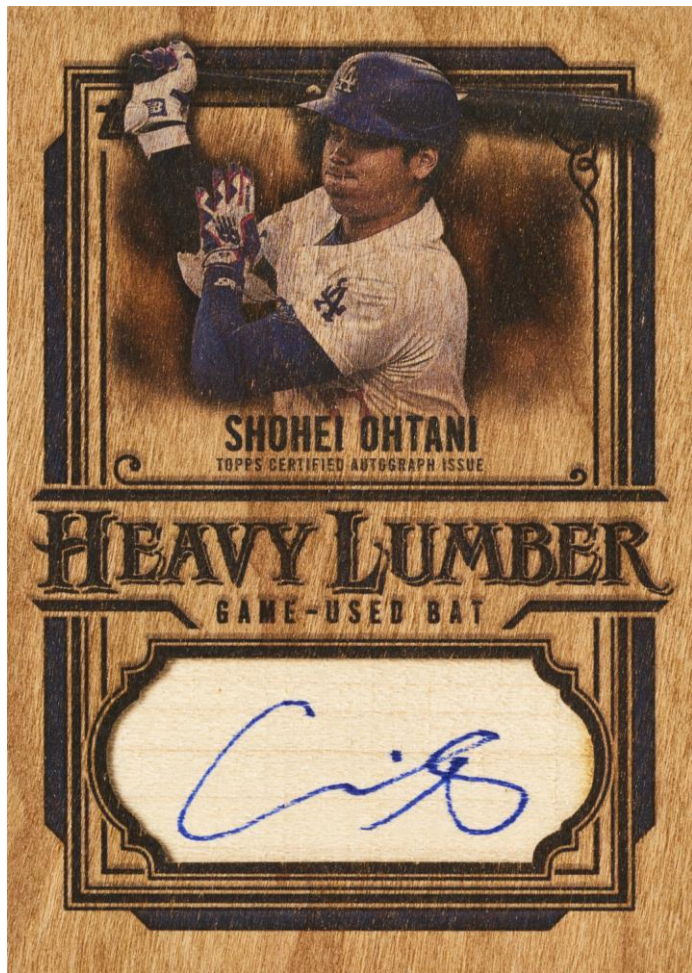

2025 TOPPS BASEBALL SERIES ONE

AUTOGRAPHED RELICS

Heavy Lumber Autographed
Relics

TOPPS FLAGSHIP AUTOGRAPH PATCH CARDS

Featuring on-card autographs and game-used patch pieces of MLB® greats, past and present. Numbered to 50. **Hobby / HTA Jumbo Exclusive!**

- **Bronze Parallel** - #’d to 25.
- **Black Parallel** - #’d to 10.
- **Red Parallel** - #’d to 5
- **Platinum Parallel** - #’d 1/1

MAJOR LEAGUE MATERIAL AUTOGRAPH

sequentially numbered to 50 or less

MAJOR LEAGUE MATERIAL DUAL AUTOGRAPH CARDS

sequentially numbered to 50 or less – **NEW!**

Above Autographed Relic’s Parallels

- **Orange Parallel** – #’d to 25.
- **Black Parallel** – #’d to 10.
- **Red Parallel** – #’d to 5.
- **Platinum Parallel** – #’d 1/1.

CITY CONNECT SWATCH COLLECTION AUTOGRAPH CARDS – limited – **NEW!**

- **Gold Parallel** - #’d to 50.
- **Orange Parallel** – #’d to 25.
- **Black Parallel** – #’d to 10.
- **Red Parallel** – #’d to 5.
- **Platinum Parallel** – #’d 1/1.

HEAVY LUMBER AUTOGRAPH RELICS – LIMITED.