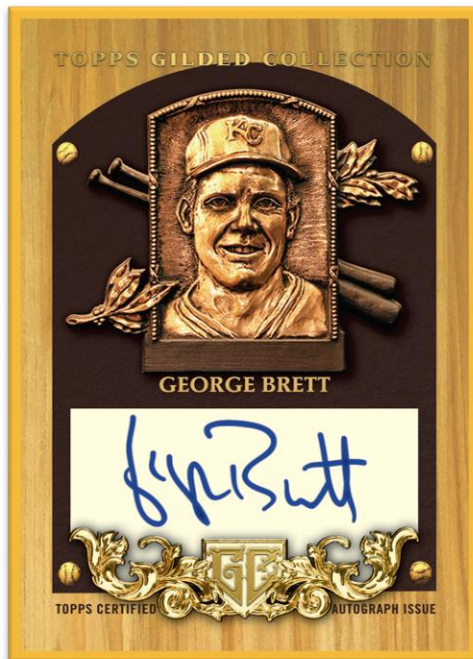

Collect all **150 Base cards** and keep an eye peeled for the all-new Gold Storm SSP, #’d/24!

Find 2 Autographs per Box!

TOPPS[®]

TOPPS GILDED COLLECTION BASEBALL

Base Electroblack

Gold Storm

BASE CARDS – 150 subjects - #’d to 99

INSERT CARDS

Gold Storm – #’d to 24 **NEW!**

- Superfractor - #’d 1-of-1

TOPPS GILDED COLLECTION BASEBALL

AUTOGRAPHS

Topps Gilded Champions

**Gilded Hall of Fame Plaque
Autograph**

Gold Framed Hall of Famers Auto - #'d to 99

- Rose Gold Parallel: #'d to 50
- Emerald Parallel: #'d to 25
- Onyx Parallel: #'d to 10
- Ruby Parallel: #'d to 5
- Platinum Parallel: #'d 1/1

Topps Gallery of Gold Autographs - #'d to 50

- **Emerald Parallel:** #'d to 25
- **Onyx Parallel:** #'d to 10
- **Ruby Parallel:** #'d to 5
- **Platinum Parallel:** #'d 1/1