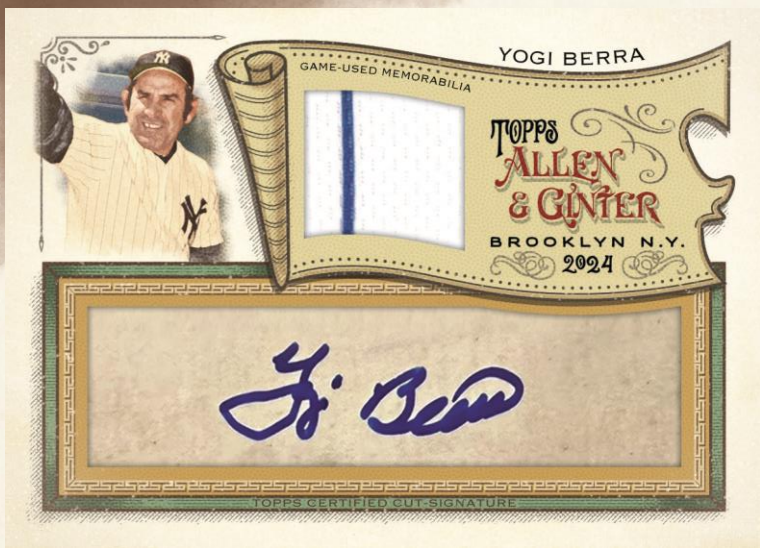

Mini Metal Cards – **HOBBY ONLY**

Mini Stained-Glass Variations

Framed Mini Printing Plates – 4 printing plates from each of the 350 base cards. All numbered 1 of 1

Framed Mini Cloth Cards – #’d to 10 – **HOBBY ONLY**

RELIC CARDS

Relic Cut Signature

Allen & Ginter Full-Size Relics – Two different designs, showcasing MLB players, world champion athletes, and personalities

Allen & Ginter Mini Relics – Framed mini cards highlighting the most collectible baseball stars, past, present, and future