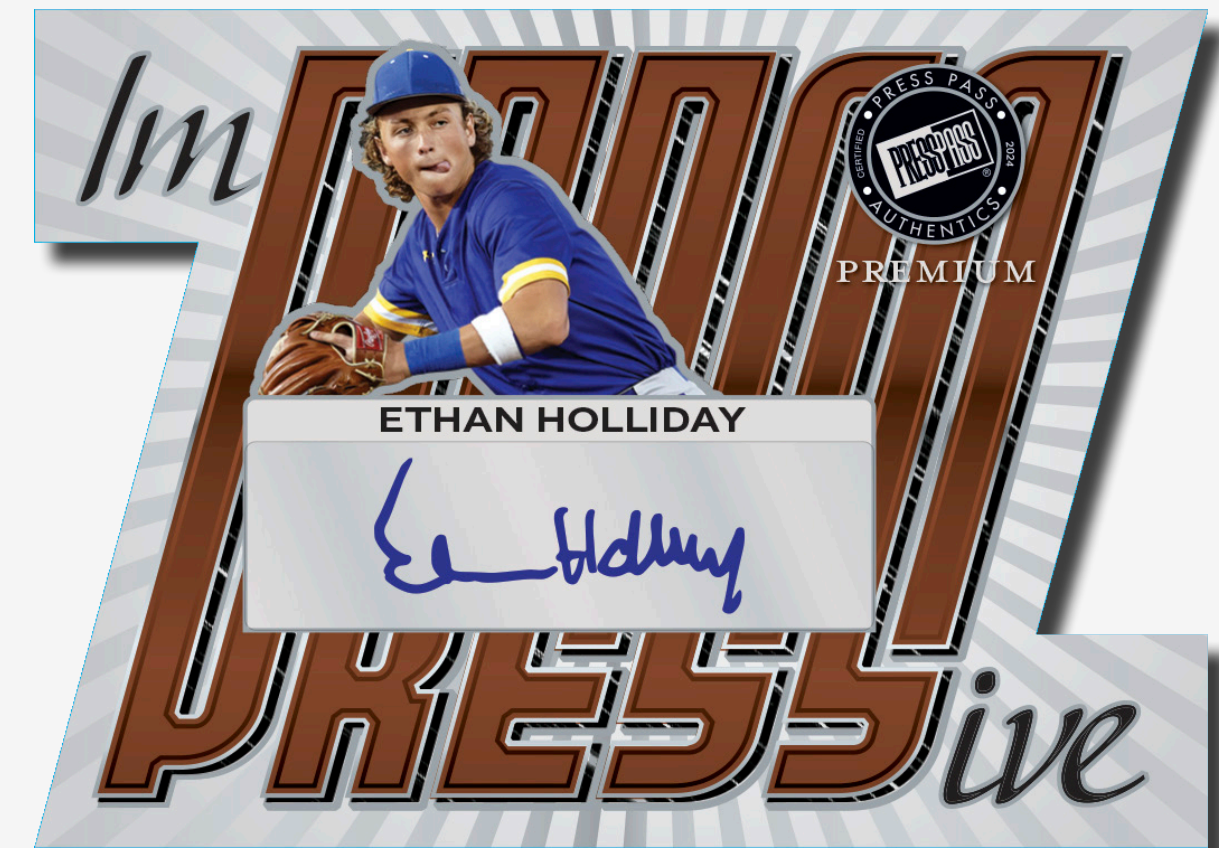

Images, designs and signatures are for presentations purpose only.

BIG NUMBERS-GOLD

TROPHY CASE-SUPER PRISMATIC GOLD

IMPRESSIVE-BRONZE

EACH BOX INCLUDES ONE AUTOGRAPH INSERT #’D TO 25 OR LESS OR ONE DIE-CUT AUTOGRAPH INSERT LIMITED TO 10 COPIES OR LESS.

Instagram: @Leaftradingcards

LeafTradingCards.com

X: @Leaf_Cards