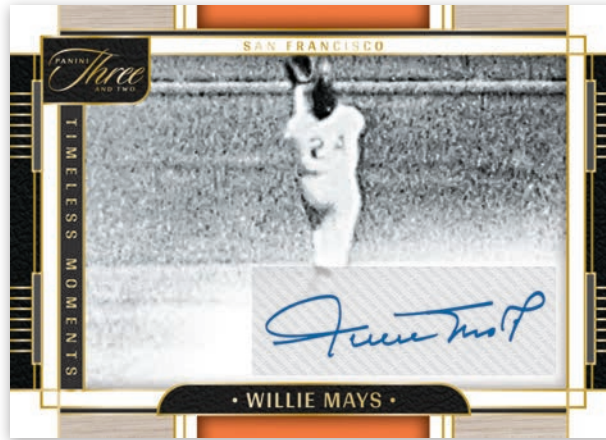

PANINI AMERICA, INC.

---

PANINI  
*Three*  
AND TWO

---

2024 **THREE AND TWO** BASEBALL

BASEBALL TRADING CARDS · HOBBY/FOTL

**PANINI**

帕尼尼 © 2025 Panini America, Inc.  
All information is accurate at the time of posting – content is subject to change. Card images are solely for the purpose of design display. Actual images used on cards to be determined.

Card images are solely for the purpose of design display.

**PROSPECT JERSEY AUTOGRAPHS  
EMERALD**

Card images are solely for the purpose of design display.

**TIMELESS MOMENTS SIGNATURES  
HOLO GOLD**

Card images are solely for the purpose of design display.

**DOWNTOWN**

Card images are solely for the purpose of design display.

**PROSPECT JERSEY AUTOGRAPHS RED  
FOTL**

Card images are solely for the purpose of design display.

**TIMELESS MOMENTS SIGNATURES RED  
FOTL**

## SELLING POINTS

- Look for incredible on-card Patch autographs featuring the game's Top Prospects and Rookies!
- Find Incredible Memorabilia cards in Full Count Swatches, Franchise Futures Memorabilia, and Baseballs Best Memorabilia!
- Look for autographs of Top Prospects, Rookies, and Legends in incredible autograph sets such as Timeless Moments Signatures and Spotlight Spikes Signatures!
- Brand new in 2024, look for the Ultra-Rare Downtown and Blank Slate inserts!
- Find 1 Autograph and 1 Memorabilia card, per box, on average!