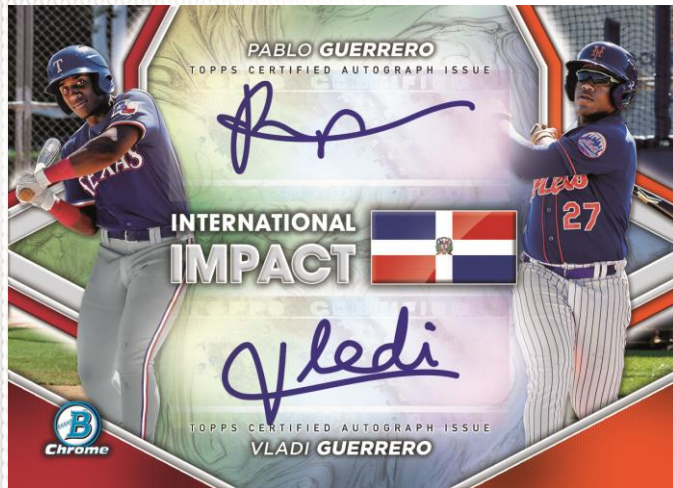

2024 BOWMAN CHROME BASEBALL AUTOGRAPHS

International Impact Autograph Variation

International Impact Autograph Variation - #’d to 99

Gold Mini-Diamond Refractor - #’d to 50
Orange Refractor - #’d to 25
SuperFractor - #’d 1-of-1

Prime Chrome Signatures - #’d to 50

SuperFractor - #’d 1-of-1

Retrofractor Autograph Variation - Gold #’d to 50

Orange Refractor Parallel - #’d to 25
Red Refractor Parallel - #’d to 5
SuperFractor Parallel - #’d 1-of-1

Gladiators of the Diamond Autograph Variation - #’d to 99

Gold Mini-Diamond Refractor - #’d to 50
Orange Refractor - #’d to 25 **Hobby Only!**
Red Refractor Parallel - #’d to 5
SuperFractor - #’d 1-of-1

Rookie Short Print Image Variations Autographs - #’d to 25

SuperFractor - #’d 1-of-1

2023 AFL Fall Stars Autographs - Varied #ing

SuperFractor - #’d 1-of-1

2023 AFL MVP Short Print Autograph - #’d to 100

Bowman Ascensions Autographs - Varied #ing

SuperFractor - #’d 1-of-1

My 1st Bowman Autograph Variation - Varied #ing

Gold Mini-Diamond Refractor - #’d to 50
Orange Refractor - #’d to 25
SuperFractor - #’d 1-of-1

All-American Game Autographs - Varied #ing

My 1st Bowman Insert Card Autographs - #’d 1-of-1