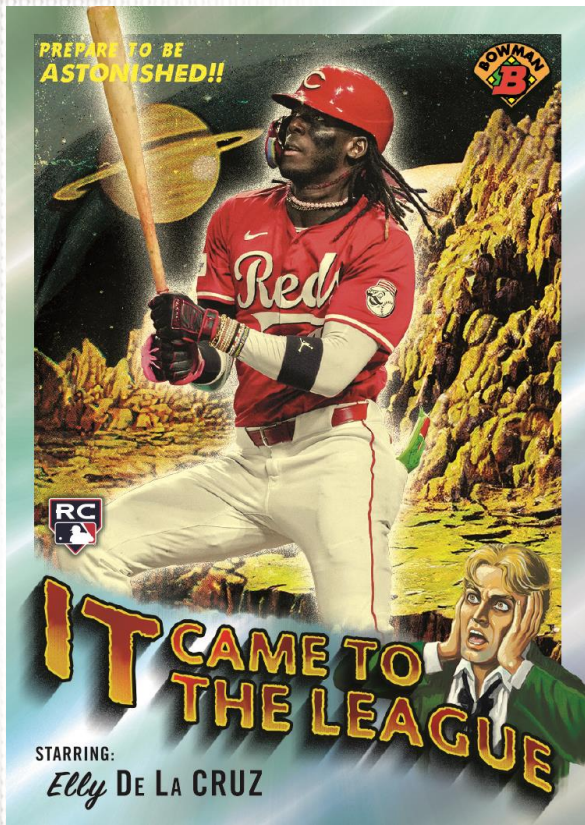

2024 BOWMAN CHROME BASEBALL

INSERT CARDS

IT Came to the League

IT Came to the League - (1:12 Packs)

Mini-Diamond Refractor Parallel - #’d to 150
Orange Refractor Parallel - #’d to 25
SuperFractor Parallel - #’d 1-of-1

International Impact - (1:3 Packs) **NEW!**

Mini-Diamond Refractor Parallel - #’d to 150
Orange Refractor Parallel - #’d to 25
SuperFractor Parallel - #’d 1-of-1

Gladiators of the Diamond - (1:288 Packs) - **NEW!**

Mini-Diamond Refractor Parallel - #’d to 150
Gold Refractor Parallel - #’d to 50
Orange Refractor Parallel - #’d to 25
Red Refractor Parallel - #’d to 5
SuperFractor Parallel - #’d 1-of-1

2023 AFL Fall Stars - (1:6 Packs)

Mini-Diamond Refractor Parallel - #’d to 150
Orange Refractor Parallel - #’d to 25
SuperFractor Parallel - #’d 1-of-1